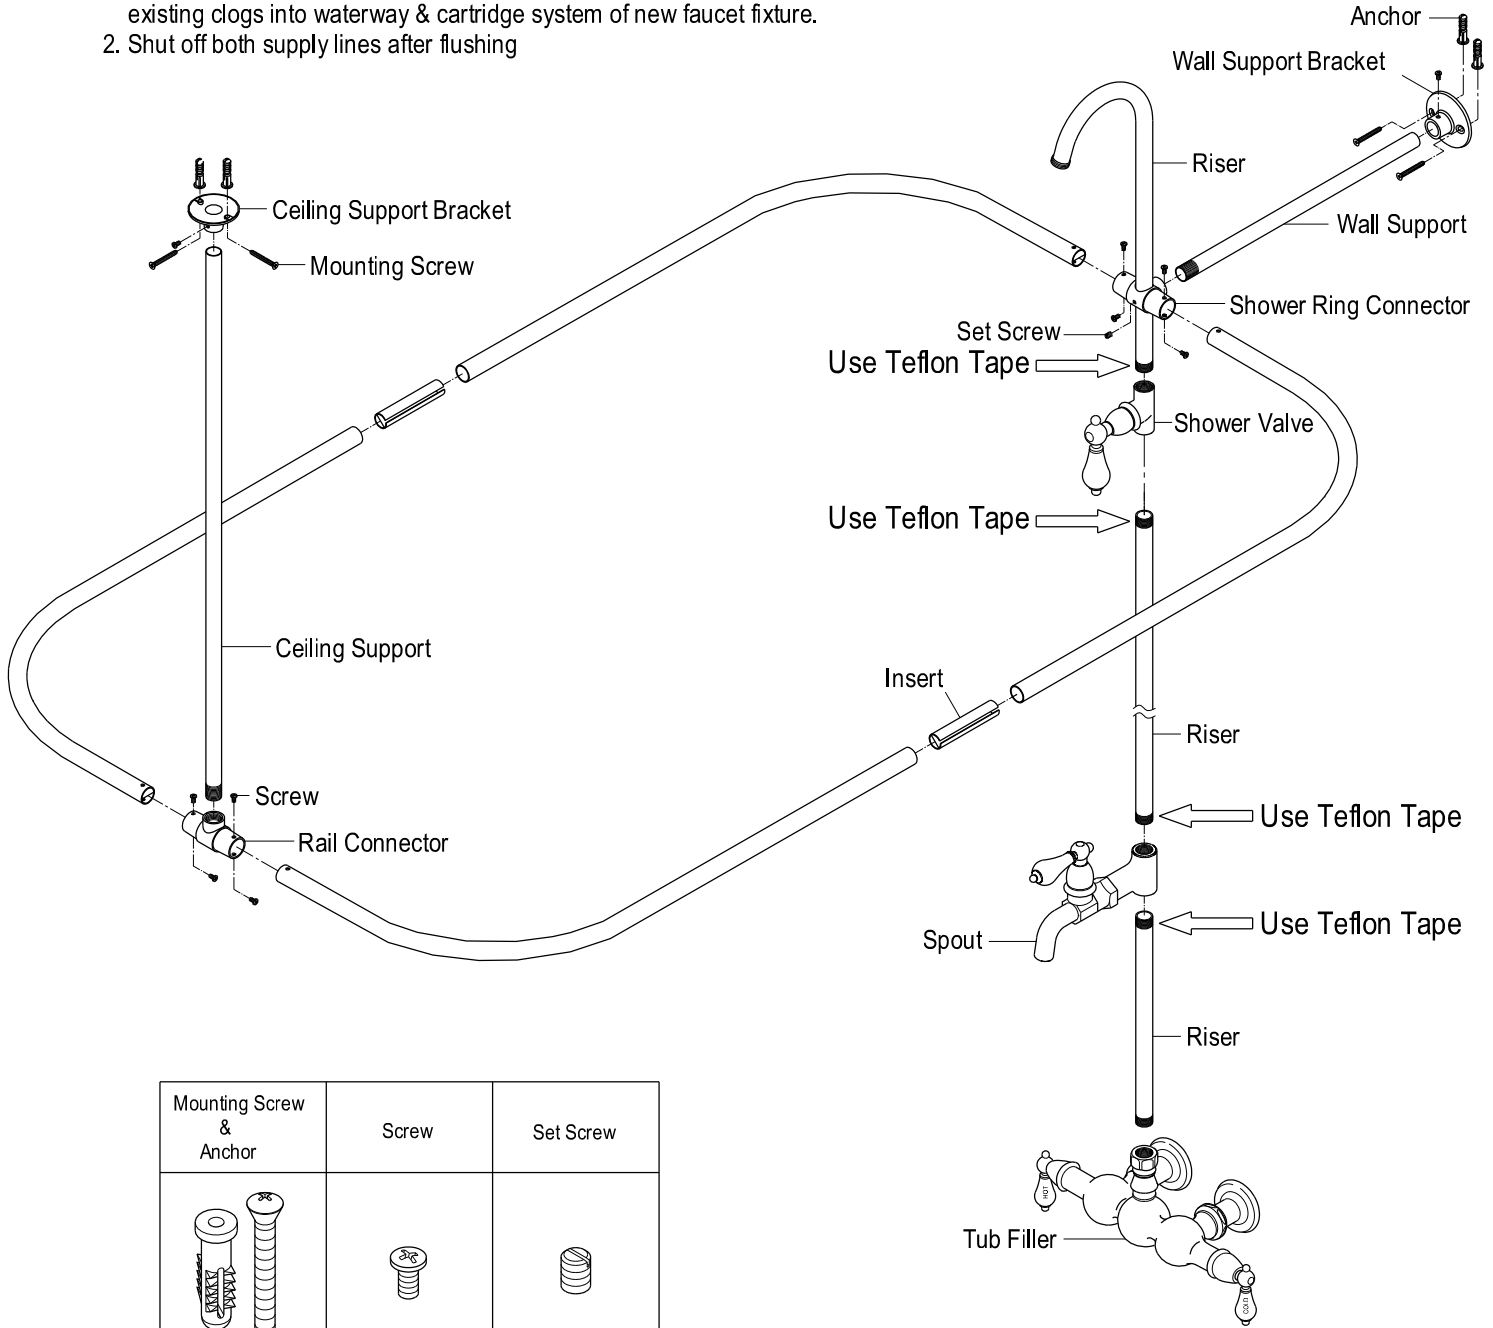

### Installation Instructions For Use With KB's Tub Filler Faucet With Shower

**BEFORE BEGINNING INSTALLATION**

1. Flush plumbing lines to clear debris in pipe and plumbing lines to avoid existing clogs into waterway & cartridge system of new faucet fixture.
2. Shut off both supply lines after flushing

Mounting Screw & Anchor	Screw	Set Screw
		
4 Pcs	10 Pcs	1 Pc

[www.kingstonbrass.com](http://www.kingstonbrass.com)

TOLL-FREE CUSTOMER SERVICE: 1-877-2-KBRASS

TECHNICAL SUPPORT E-mail: [service@kingstonbrass.com](mailto:service@kingstonbrass.com)

12775 Reservoir Street, Chino, CA91710