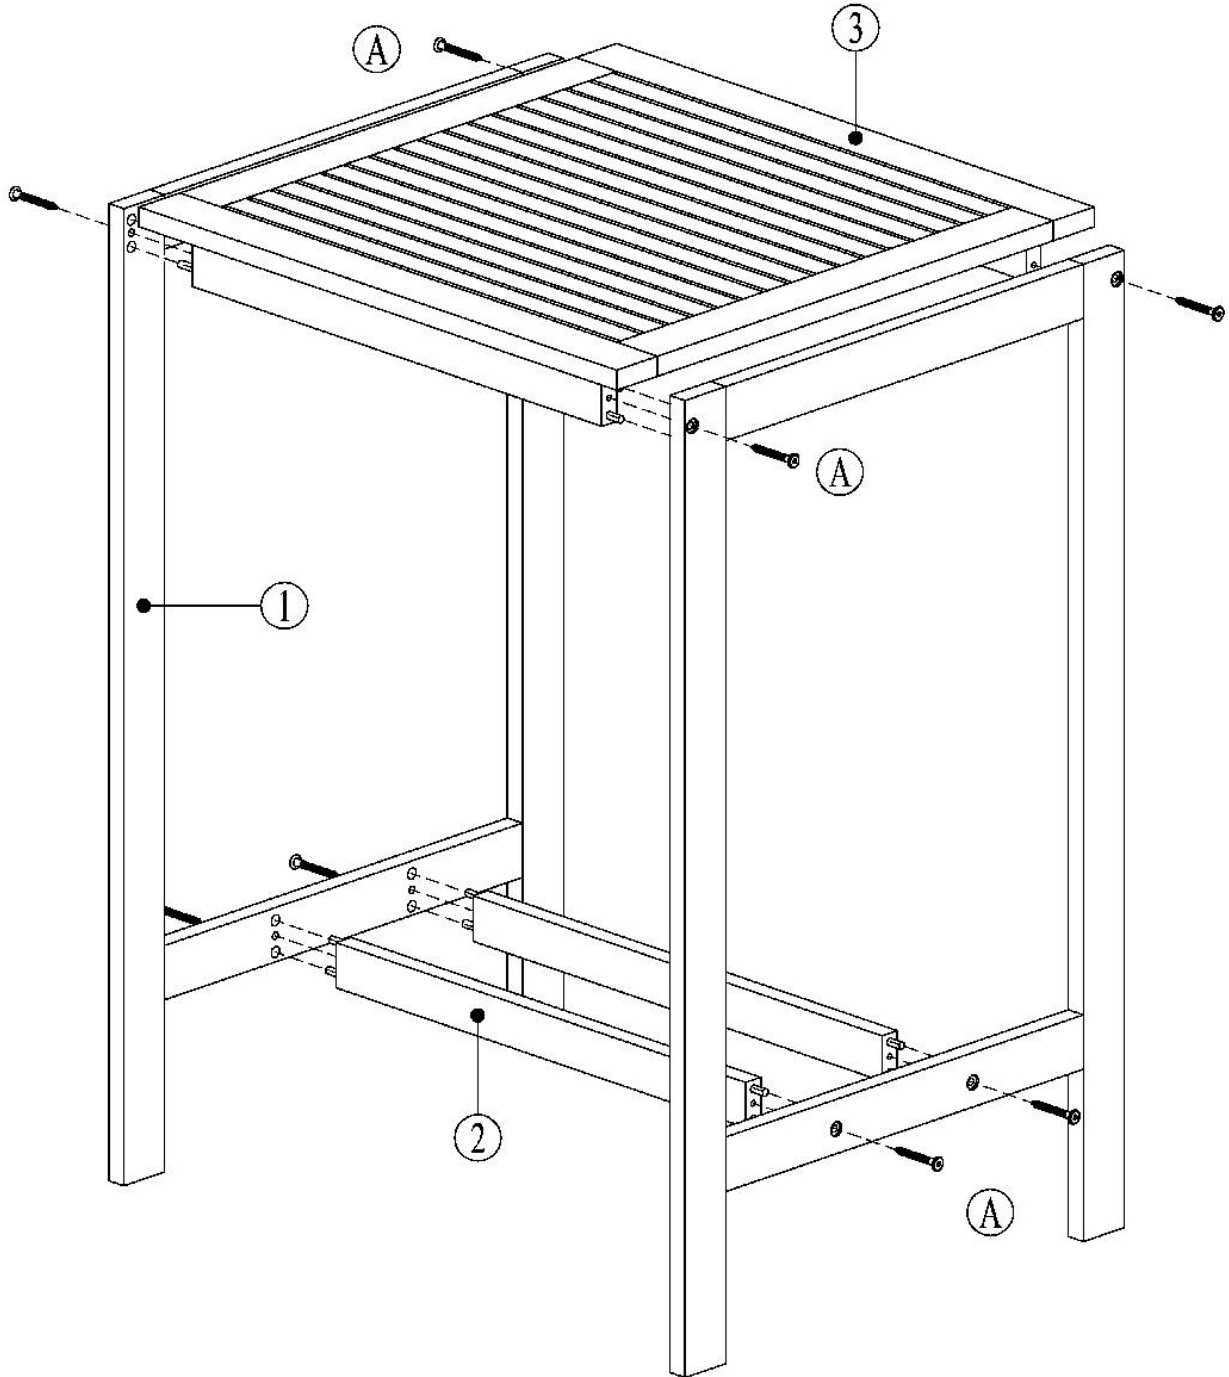

Item	Name	Description	Qty
A	F - Screw 7x60		8
B	Allen Key		2

Assembly Instruction  
 Dartmoor bar table